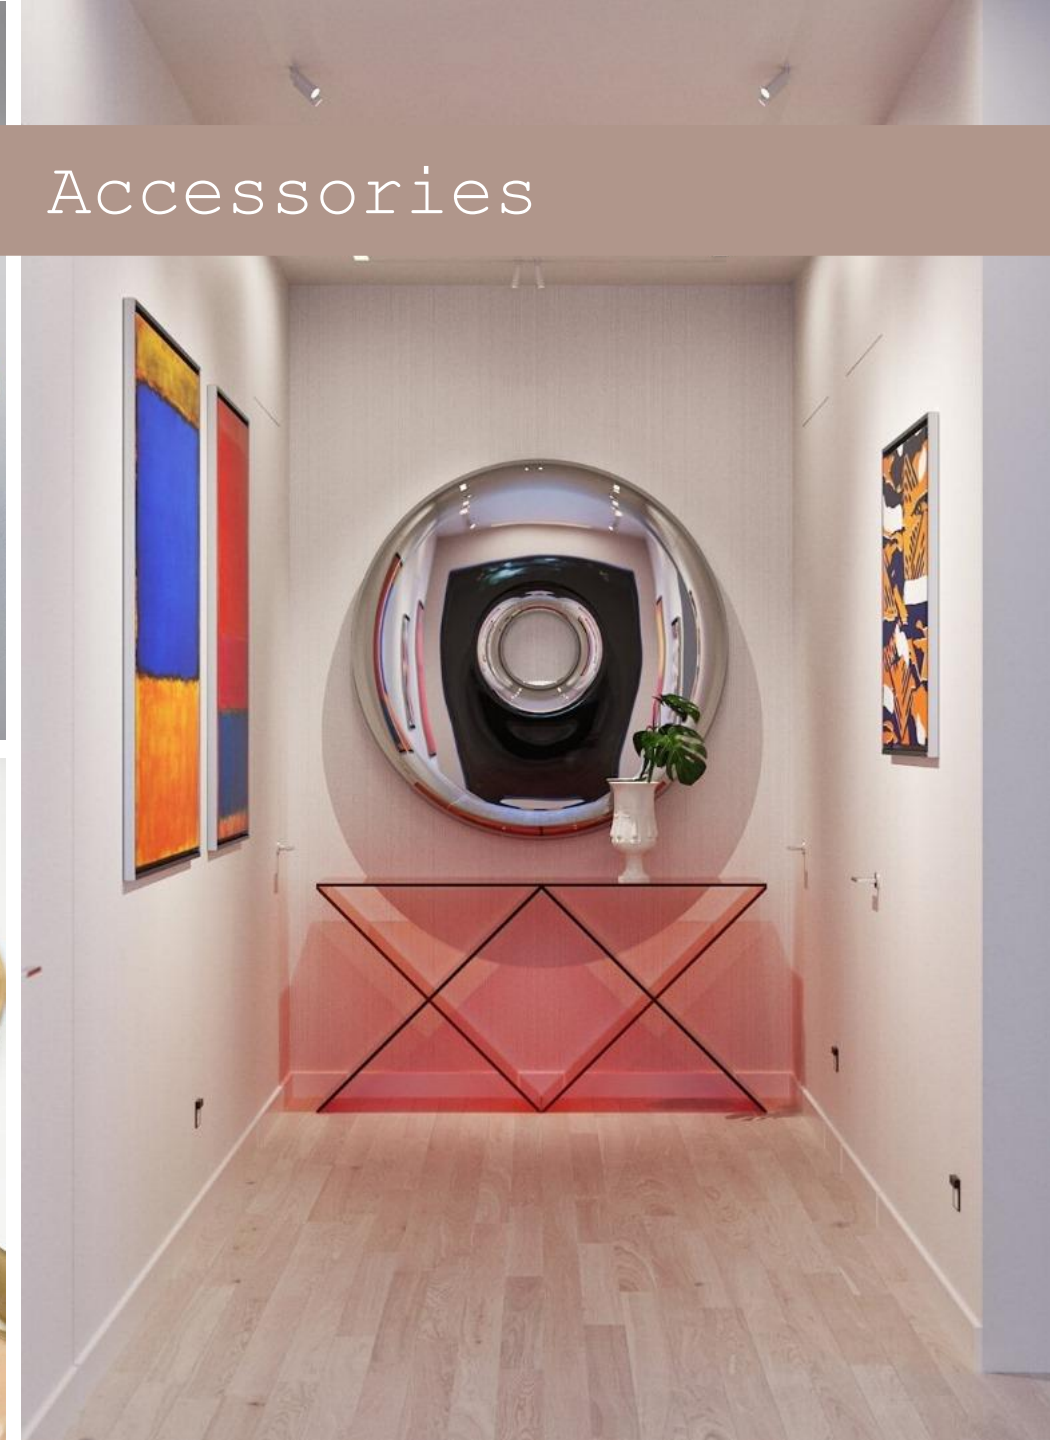

Accessories